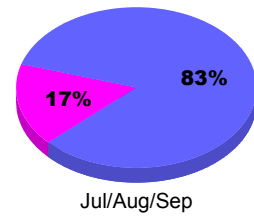

Membership Results
2010-2011

Membership
2009-2010

Month	Net Memb Goal	Actual New Memb	Actual Dropped Memb	Gain/Loss of Memb	Gain/Loss of Memb
Jul/Aug/Sep	174	252	-403	-151	-20
Totals	174	252	-403	-151	-20

Membership Results 2010-2011

Goal, New, Dropped, Gain/Loss

Comparison of Membership Gain/Loss

Current Year Compared to the Previous Year

Gender Comparison 2010-2011

Male Female