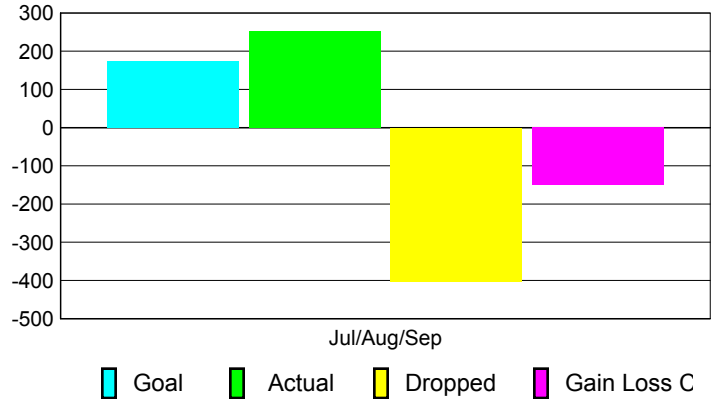

Membership Results 2010-2011

Goal, New, Dropped, Gain/Loss