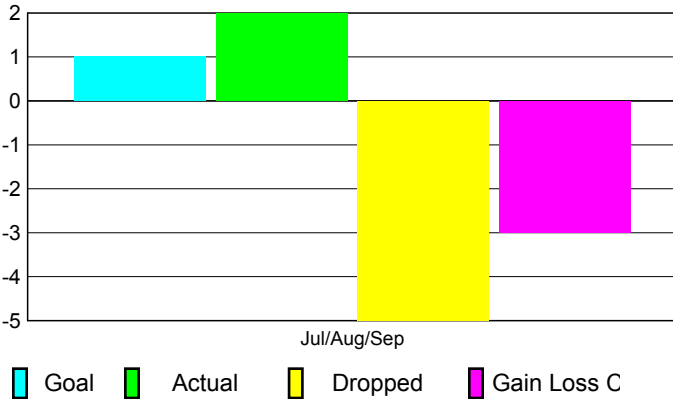

2010-2011 GMT Reports for District (or Undistricted) **District 324B2**

GMT: **Adv K G RAMA KRISHNA MUR**

Location: **INDIA**

GMT CA: **6**

CLUBS

Club Results
2010-2011

Clubs
2009-2010

Month	New Club Goal	Actual New Clubs	Actual Dropped Clubs	Gain/Loss of Clubs	Gain/Loss of Clubs
Jul/Aug/Sep	1	2	-5	-3	0
Totals	1	2	-5	-3	0

Club Results 2010-2011

Goal, New, Dropped, Gain/Loss

Comparison of Club Gain/Loss

Current Year Compared to the Previous Year

YTD Status Quo Clubs 2010-2011

Status Quo Clubs Compared to Status Quo Members

MEMBERSHIP